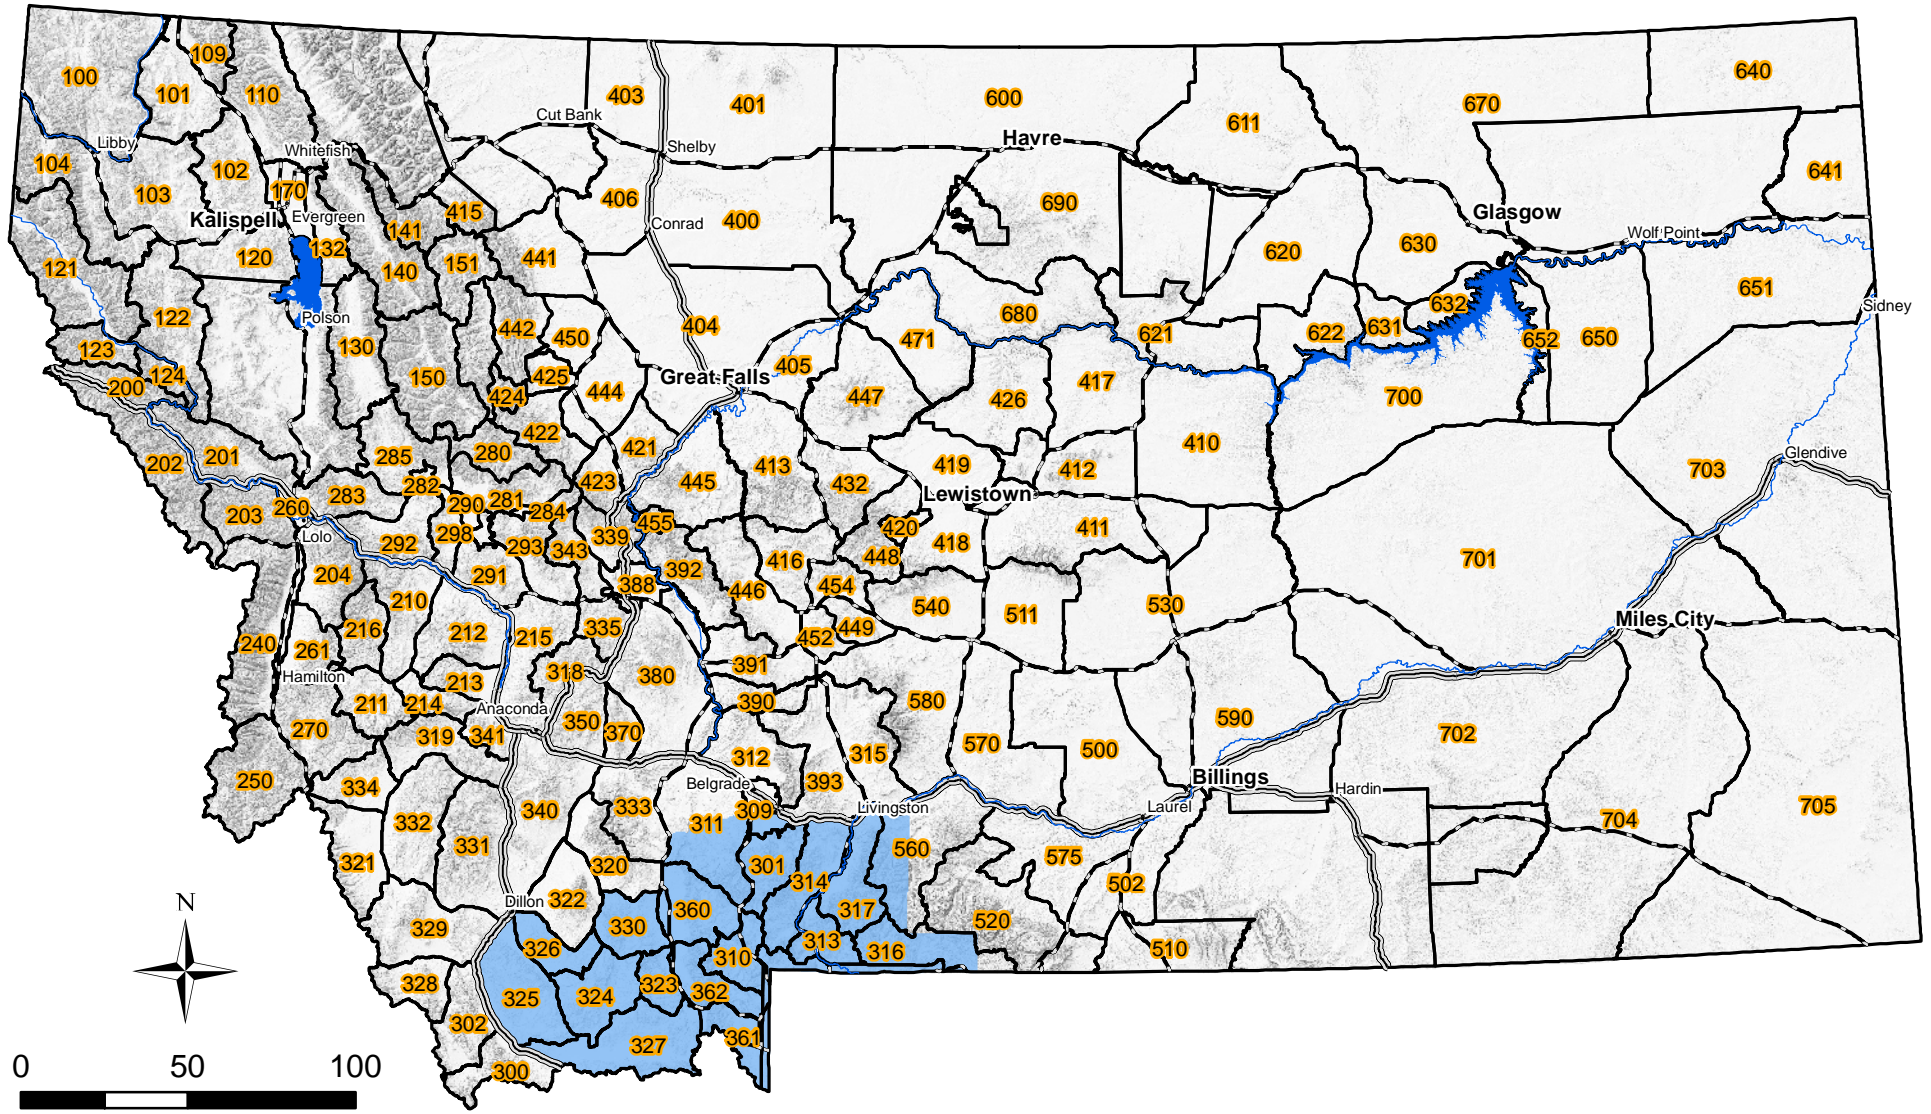

# 2012 Brucellosis Designated Surveillance Area and Deer/Elk Hunting Districts

DSA digitized from description provided by the Montana Department of Livestock: <http://liv.mt.gov/brucellosis/default.mcp>

 Brucellosis Designated Surveillance Area (DSA)  
 Deer/Elk Hunting Districts

**Montana Fish,  
Wildlife & Parks**