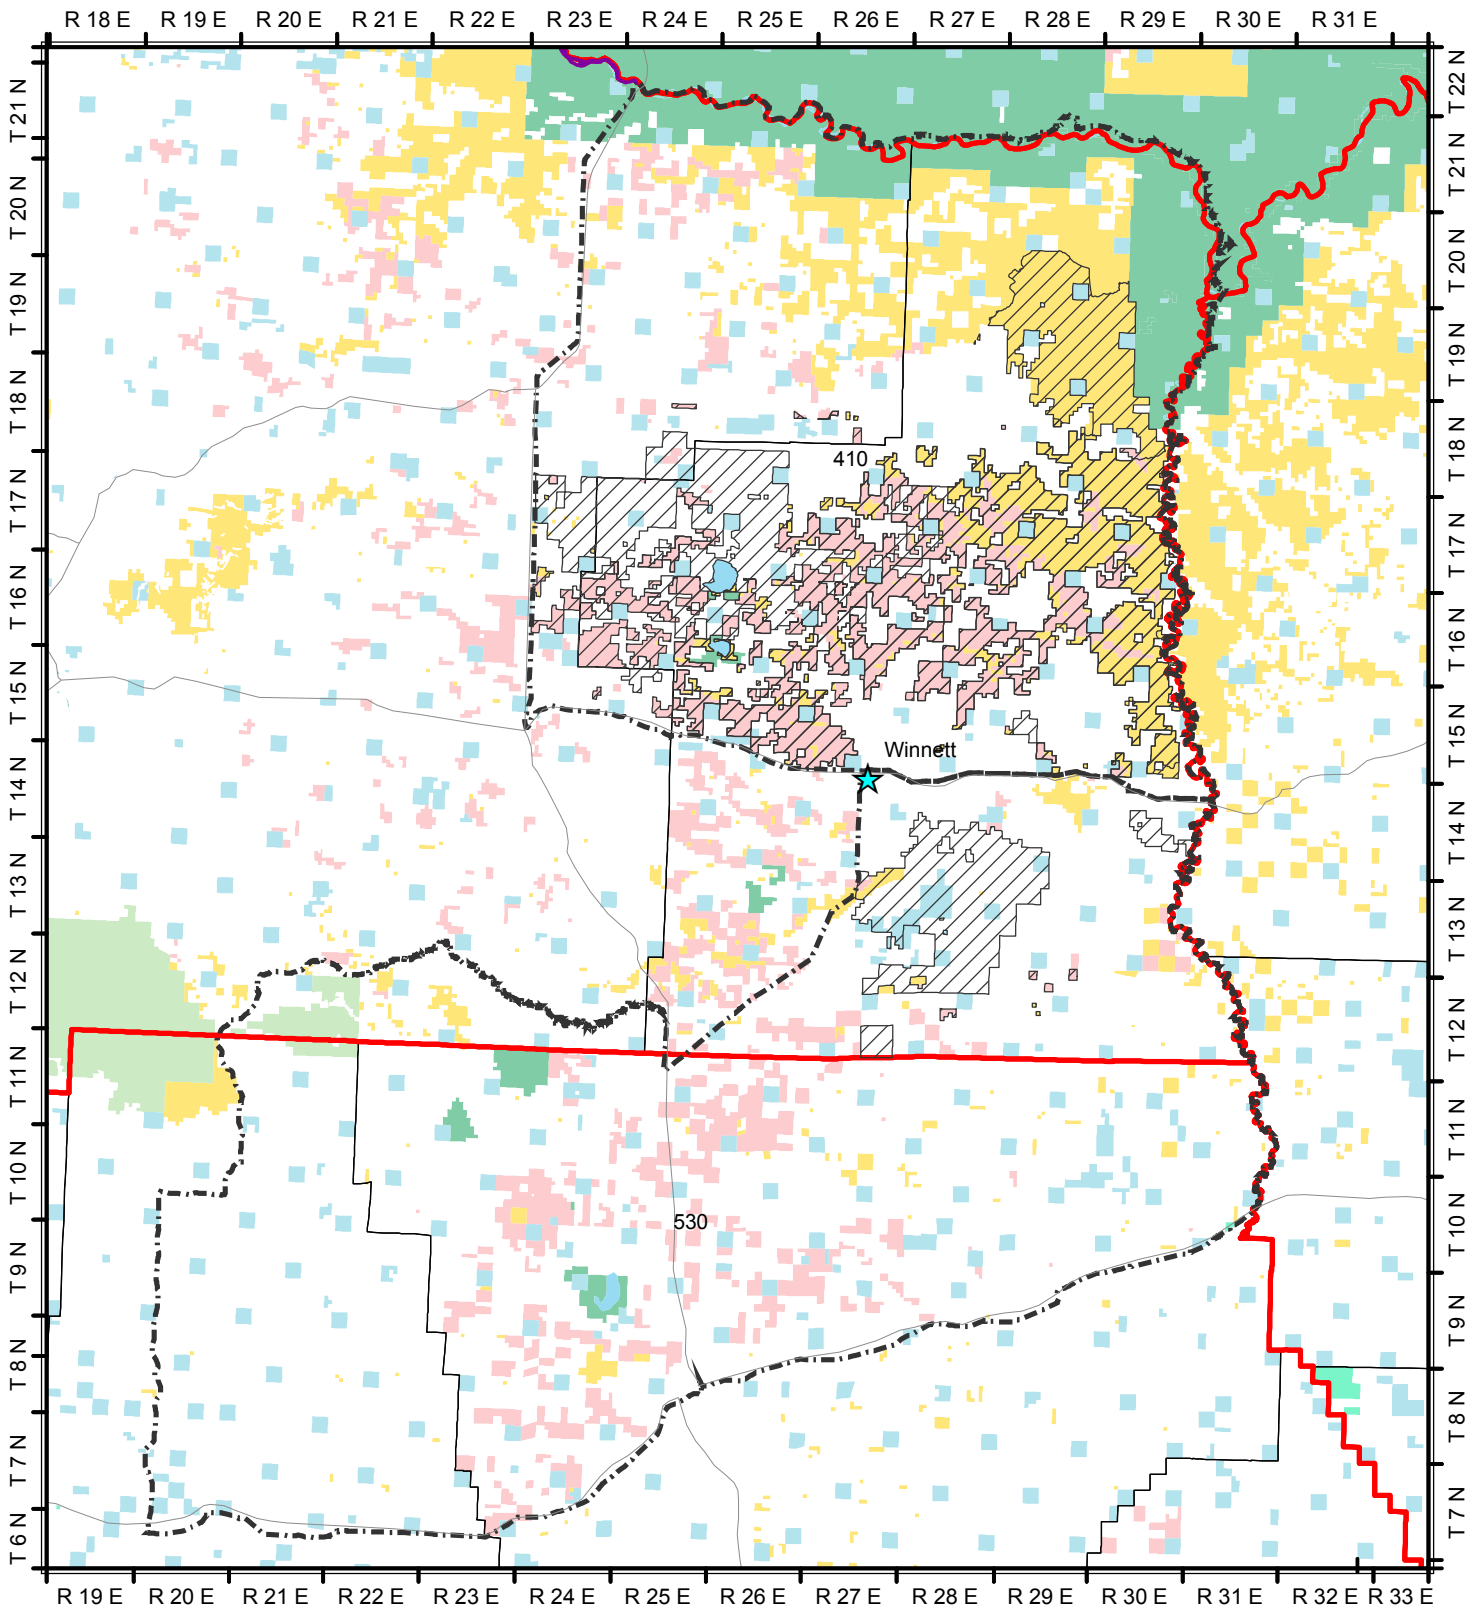

Outfitters in BLM Lewistown Field Office within 410 and 530 Hunting Districts

Disclaimer

No warranty is made by the Bureau of Land Management as to the accuracy, reliability, or completeness of these data for individual or aggregate use with other data. Original data were compiled from various sources. This information may not meet National Map Accuracy Standards. This product was developed through digital means and may be updated without notification.

LFO Outfitters	Private
Hunting Districts	Division of State Lands
BLM - Land Utilization	State Fish and Wildlife
BLM - Public Domain	US Fish and Wildlife Service
Dept. of Defense	US Forest Service
Local Government	WATER